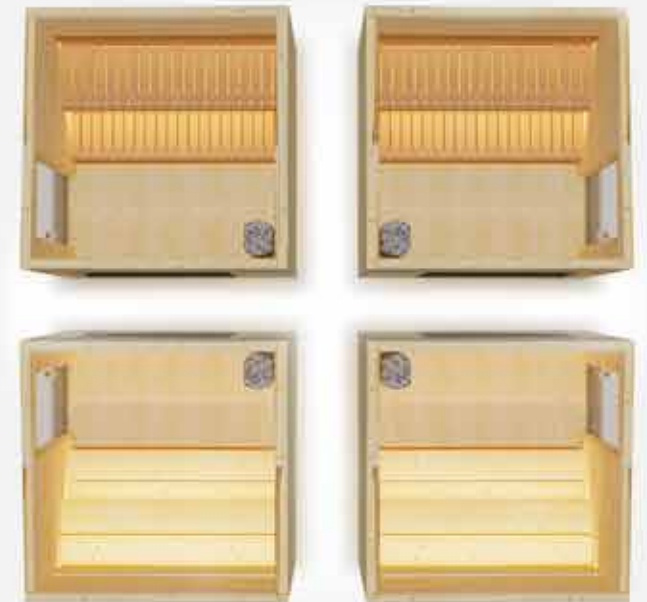

The background of the entire page is a close-up, top-down view of a stack of logs. The logs are arranged in a somewhat regular pattern, with their circular cross-sections facing the viewer. The wood grain is clearly visible, showing concentric growth rings. Three circular cutouts are integrated into the log stack. The top-right cutout shows a modern, light-colored wooden building with a gabled roof, likely a sauna, set against a bright sky. The bottom-right cutout shows a dense forest of tall, thin trees, possibly spruce or pine, under a clear sky. The middle-right cutout shows a single, light-colored wooden plank with a vertical grain, possibly a sauna board, set against a dark background.

DIMENSIONS OF SAUNA

External dimensions

Length 2290 mm
Width 2290 mm
Height 2210-2406 mm

Internal dimensions

Length 2114 mm
Width 2114 mm
Height 1868-2042 mm
Floor area 4.47 m²

Weight

Total weight approx. 1500 kg,
depending on content

FLOOR PLAN OPTIONS

Choose from two floor plan options
and two bench models to best suit
your needs.

PROPERTIES

AUTHENTIC

You will have an authentic and complete Finnish sauna in your garden.

SPACIOUS

Hetki sauna seats up to 4-6 bathers.